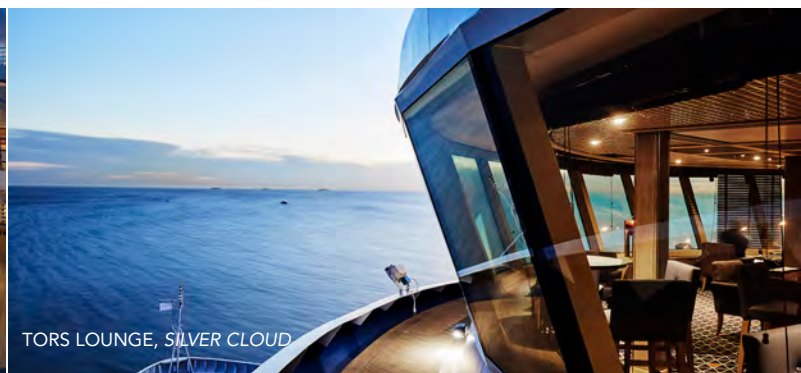

TORS LOUNGE, SILVER CLOUD