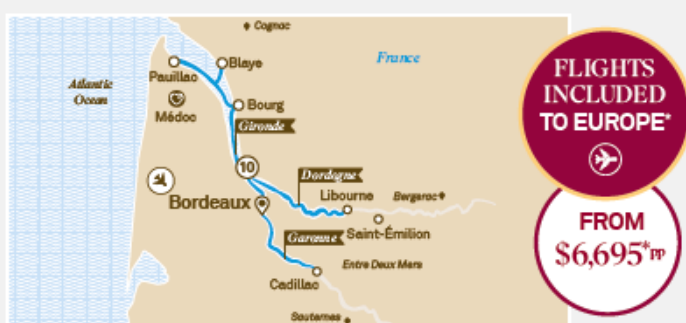

## JEWELS OF EUROPE

15 Day Cruise Amsterdam > Budapest

Includes: all world-class meals, complimentary top-shelf beverages, private concert at Palais Liechtenstein and exclusive "The Best of the Sound of Music and Salzburg Show".

## ROMANTIC RHINE AND MOSELLE

15 Day Cruise Amsterdam > Zurich

Includes: all world-class meals, complimentary top-shelf beverages, private concert at the Baroque Palace of Rastatt and a visit to historic Heidelberg.